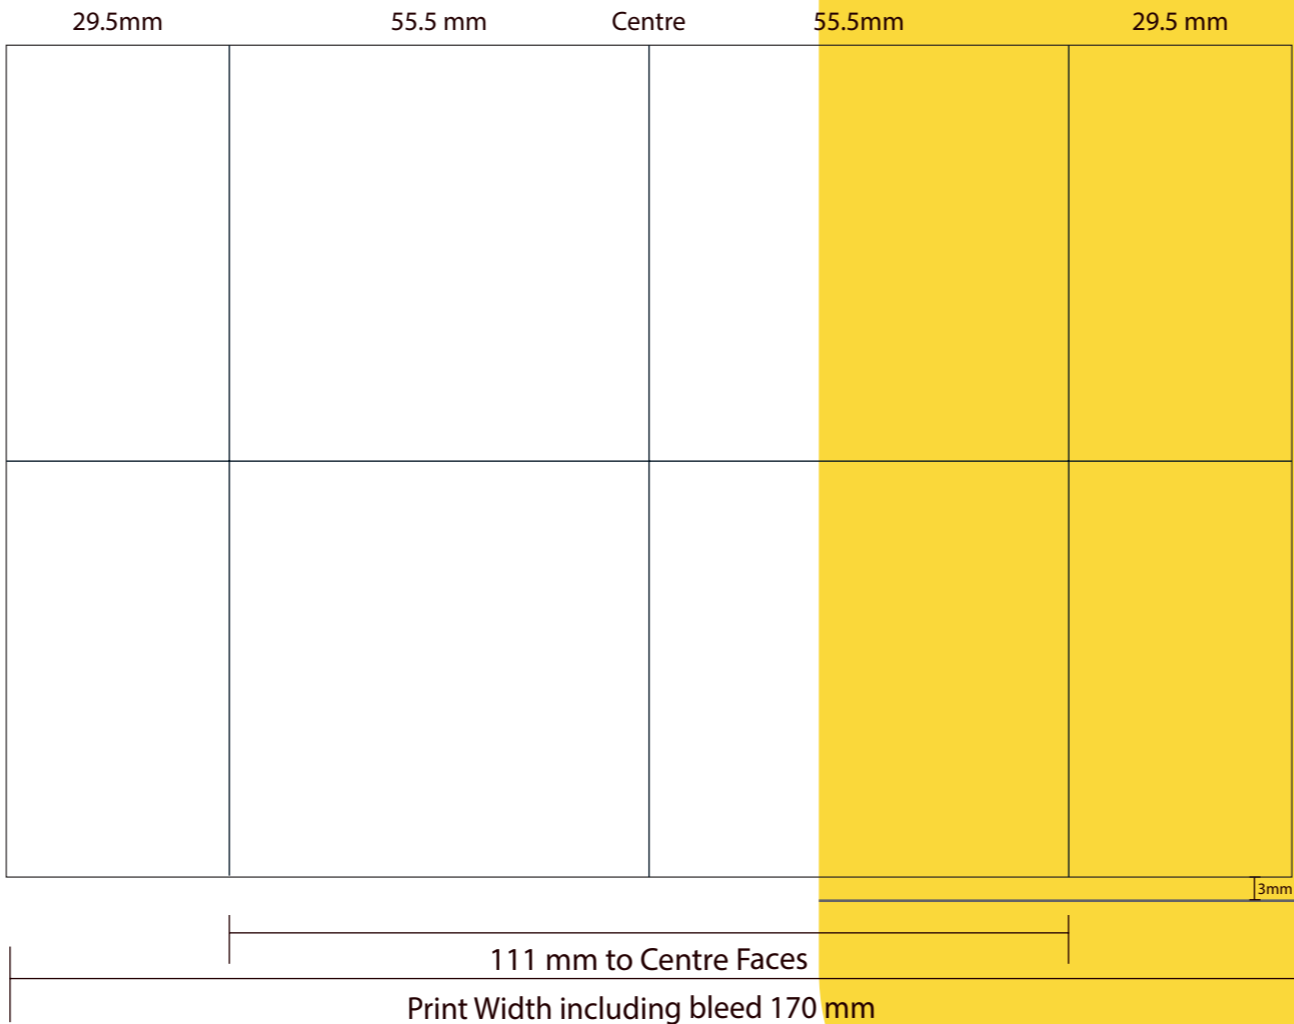

Visual representation only, colour and position may differ on final product.

Parkes
display | print | expo

01767 603930
sales@parkesexpo.com
www.parkesexpo.com

Any part of the artwork that shows white here on your proof, including text, logos and backgrounds to images will show as the silver of the product showing through. Dye sublimation uses CMYK ink and there is no white in this process. On a metal product the end result will be a metallic lustre effect.