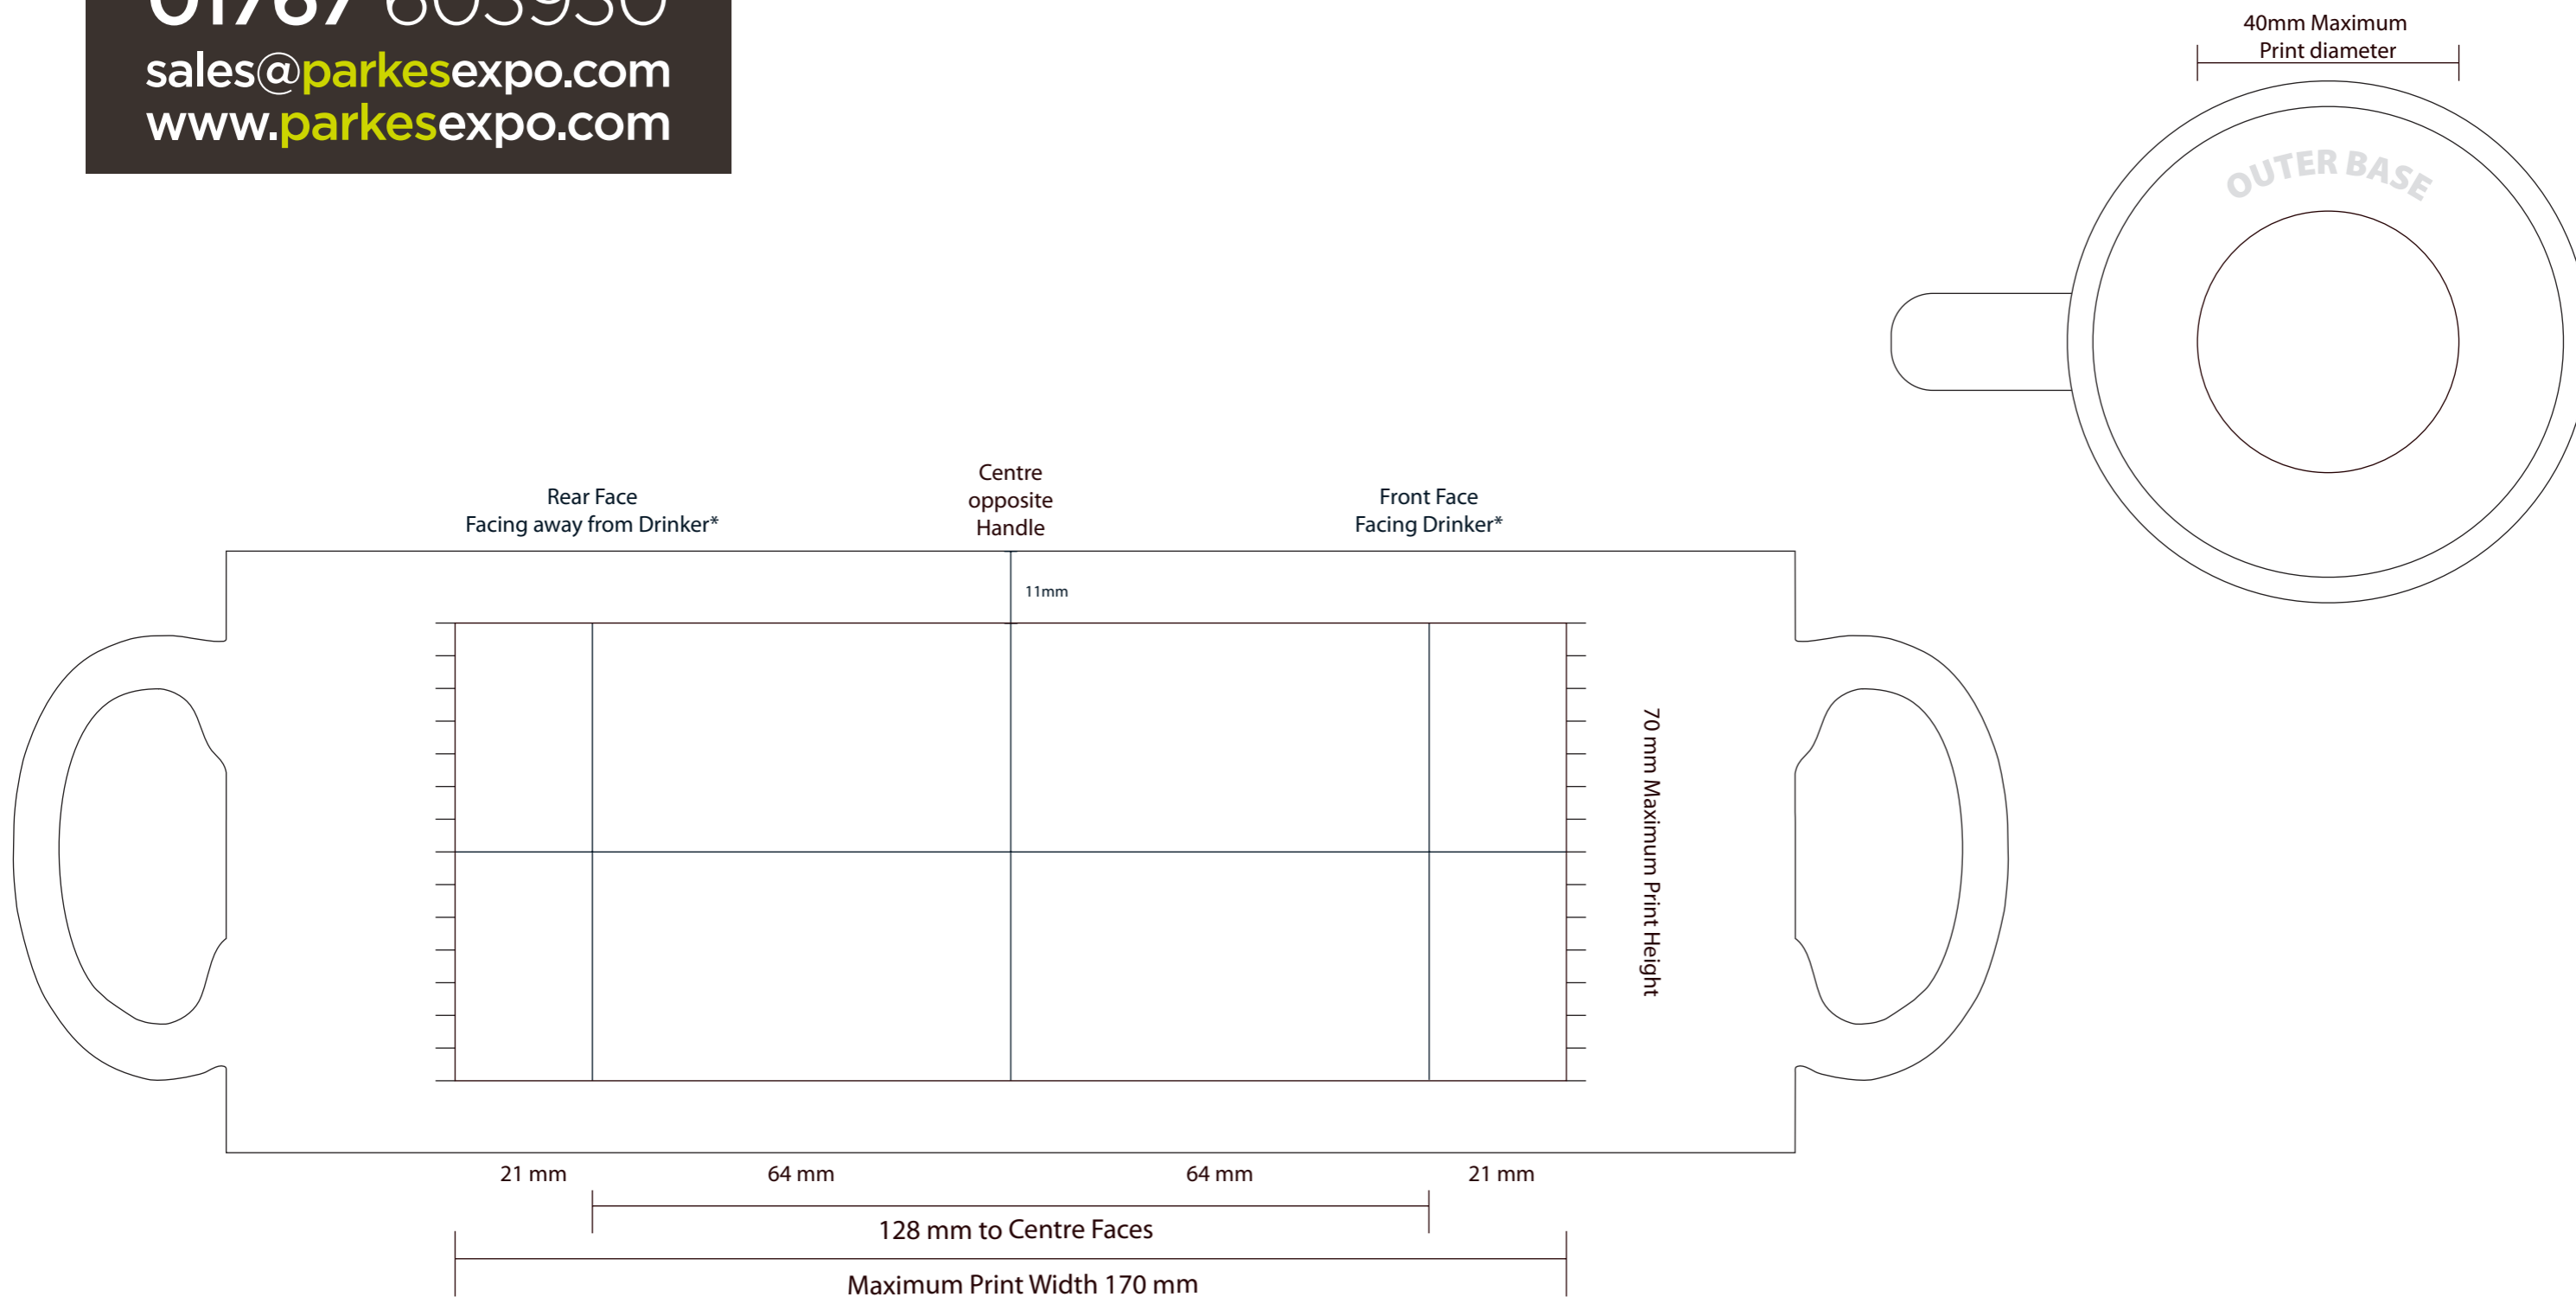

# Parkes

display | print | expo

01767 603930

sales@parkesexpo.com

www.parkesexpo.com

Due to variations beyond our control and the nature of the print process the colour on the pdf may differ from that on the final product.