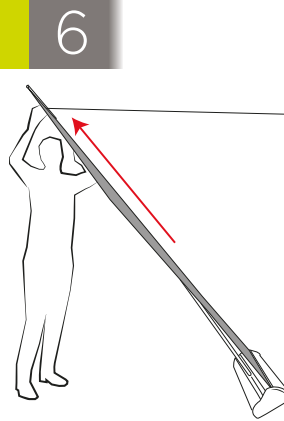

6

Many other work video backdrops/displays available