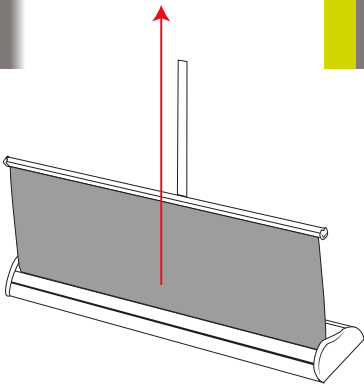

Assembly Instructions

1

2

3

4

5

6

Many other work video backdrops/displays available

CounterQuick