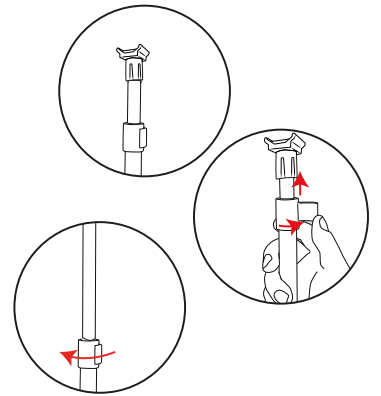

Assembly Instructions

1

2

3

4

5

6

Prompt Service

Inspiring Design

Quick & Easy

Quick & Easy

Exhibition Solutions

Flexible & Portable