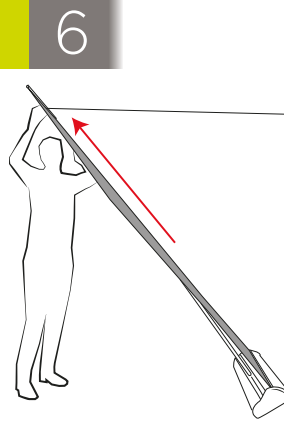

6

Prompt Service

Inspiring Design

Quick & Easy