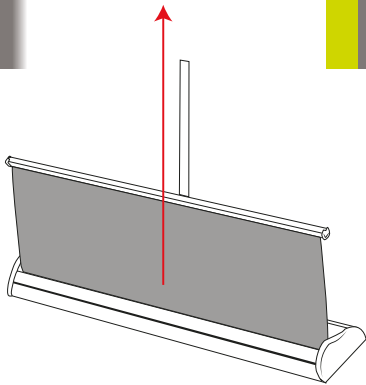

Assembly Instructions

1

2

3

4

5

6

Prompt Service

Inspiring Design

Quick & Easy

Quick & Easy

Exhibition Solutions

Flexible & Portable